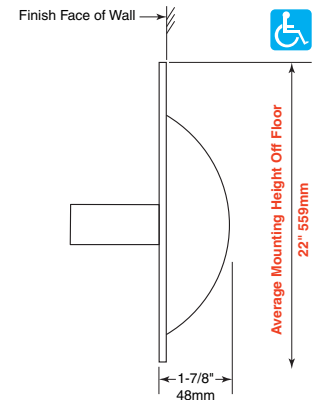

OPTIONS: *add suffix:*

- FS surface-mounted
- SF satin-finish

Rough Wall Opening
5-1/4" (133mm) Wide
5-1/4" (133mm) High
2-1/2" (63mm) minimum
recessed depth

CONSTRUCTION:

Polished stainless steel. Chrome roller. Mounting screws included.

CAPACITY:

Holds standard core toilet tissue roll up to 5-1/4" (133mm) diameter.

INSTALLATION:

Cut out wall opening 5-1/4" x 5-1/4" x 2" (133 x 133 x 51mm) depth. If wood blocking is available, install recess shell into opening using 2- #8 x 1-1/4" (32mm) flathead stainless steel screws provided.

Recessed Toilet Tissue Holder shall be Model 212 of Gamco Commercial Restroom Accessories, One Gamco Place, Durant, OK, 74701-1910