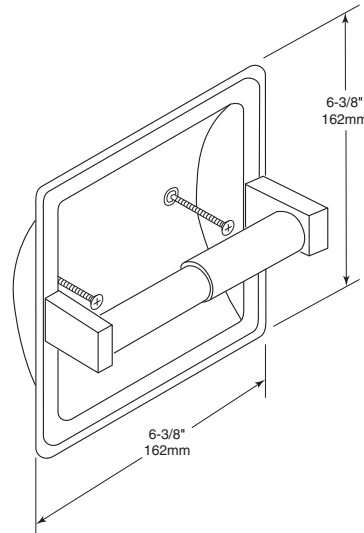

OPTIONS: *add suffix:*

- FS surface-mounted
- SF satin-finish

Rough Wall Opening
5-1/4" (133mm) Wide
5-1/4" (133mm) High
2-1/2" (63mm) minimum
recessed depth

CONSTRUCTION:

Polished stainless steel. Chrome roller. Mounting screws included.

CAPACITY:

Holds standard core toilet tissue roll up to 5-1/4" (133mm) diameter.

INSTALLATION:

Cut out wall opening 5-1/4" x 5-1/4" x 2" (133 x 133 x 51mm) depth. If wood blocking is available, install recess shell into opening using 2- #8 x 1-1/4" (32mm) flathead stainless steel screws provided.

Recessed Toilet Tissue Holder shall be Model 212 of Gamco Commercial Restroom Accessories, One Gamco Place, Durant, OK, 74701-1910