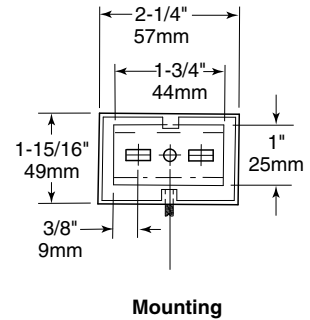

Date:

Project Name:

CONSTRUCTION:

Polished stainless steel with chrome roller.

CAPACITY:

Holds standard core toilet tissue roll up to 5-1/4" (133mm) diameter.

OVERALL DIMENSIONS:

7-7/8" W x 1-15/16" H (200 x 49mm), projects 3-1/4" (83mm) from wall.

Surface-Mounted Toilet Tissue Holder shall be Model 761 of Gamco Commercial Restroom Accessories, One Gamco Place, Durant, OK, 74701-1910