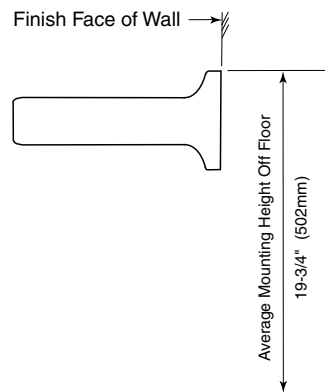

Date:

Project Name:

CONSTRUCTION:

Polished stainless steel with chrome roller.

CAPACITY:

Holds standard core toilet tissue roll up to 5-1/4" (133mm) diameter.

OVERALL DIMENSIONS:

7-7/8" W x 1-15/16" H (200 x 49mm), projects 3-1/4" (83mm) from wall.

Surface-Mounted Toilet Tissue Holder shall be Model 761 of Gamco Commercial Restroom Accessories, One Gamco Place, Durant, OK, 74701-1910