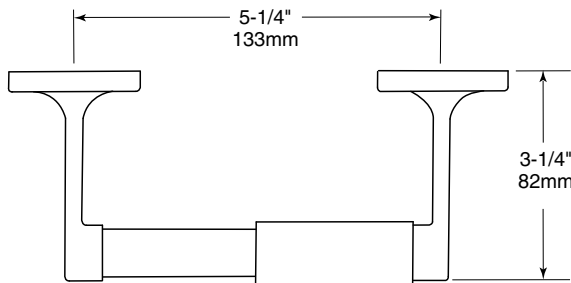

Date:

Project Name:

CONSTRUCTION:

Polished stainless steel with chrome roller.

CAPACITY:

Holds standard core toilet tissue roll up to 5-1/4" (133mm) diameter.

OVERALL DIMENSIONS:

7-7/8" W x 1-15/16" H (200 x 49mm), projects 3-1/4" (83mm) from wall.

Surface-Mounted Toilet Tissue Holder shall be Model 761 of Gamco Commercial Restroom Accessories, One Gamco Place, Durant, OK, 74701-1910