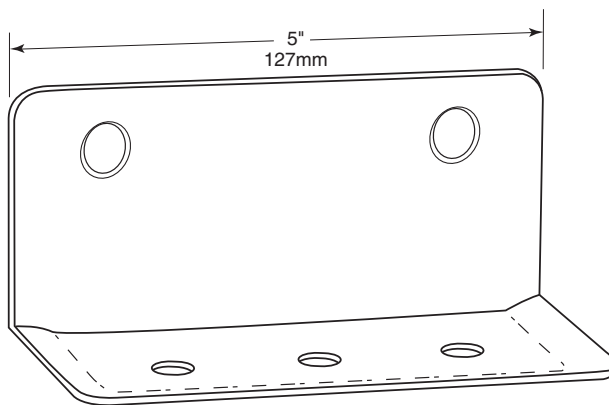

**SURFACE-MOUNTED
MAXIMUM SECURITY
SOAP DISH
(FRONT MOUNTED)**

MSA-5

CONSTRUCTION:

Fabricated of type 304 11-gauge (3mm) stainless steel, with three 3/8" (10mm) diameter drainage holes.

Surface-Mounted Maximum Security Soap Dish Front Mounted shall be Model MSA-5 of Gamco Commercial Restroom Accessories, One Gamco Place, Durant, OK, 74701-1910