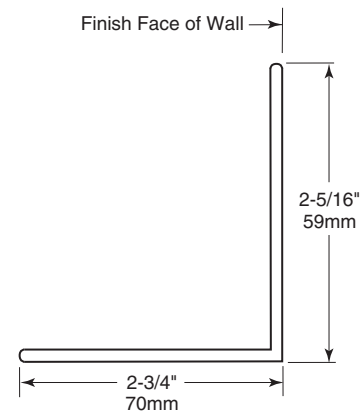

**SURFACE-MOUNTED
MAXIMUM SECURITY
SOAP DISH
(FRONT MOUNTED)**

MSA-5

CONSTRUCTION:

Fabricated of type 304 11-gauge (3mm) stainless steel, with three 3/8" (10mm) diameter drainage holes.

Surface-Mounted Maximum Security Soap Dish Front Mounted shall be Model MSA-5 of Gamco Commercial Restroom Accessories, One Gamco Place, Durant, OK, 74701-1910