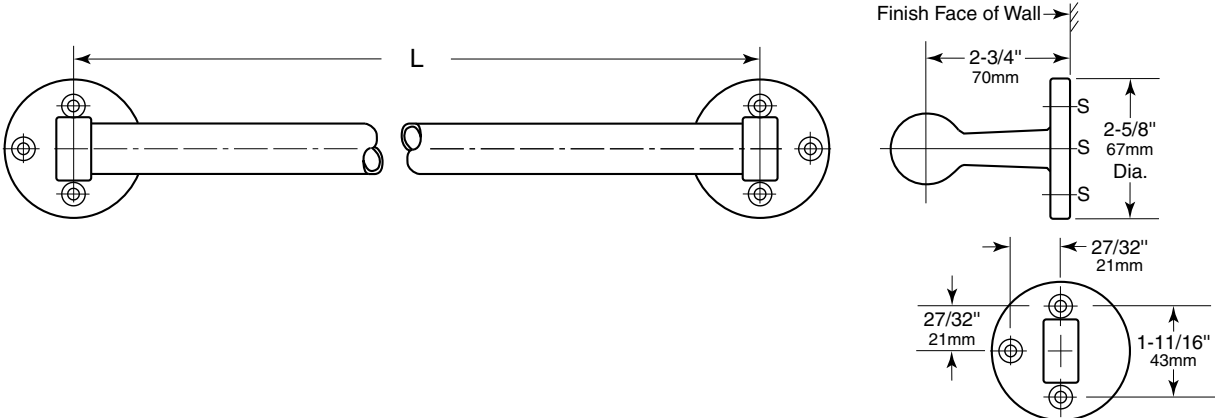

# HEAVY DUTY TOWEL BAR

# TB SERIES

**TB-1** for 12" (305mm) towel bar  
**TB-2** for 18" (457mm) towel bar  
**TB-3** for 24" (609mm) towel bar  
**TB-4** for 30" (762mm) towel bar

**CONSTRUCTION:**

Bar fabricated of 18-gauge (1.2mm) type 304 stainless tubing with satin-finish and having 1" (25mm) diameter. Heavy satin chrome solid brass posts provided with mounting.

Towel Bar shall be Model \_\_\_\_\_ (insert model number) of Gamco Commercial Restroom Accessories, One Gamco Place, Durant, OK, 74701-1910